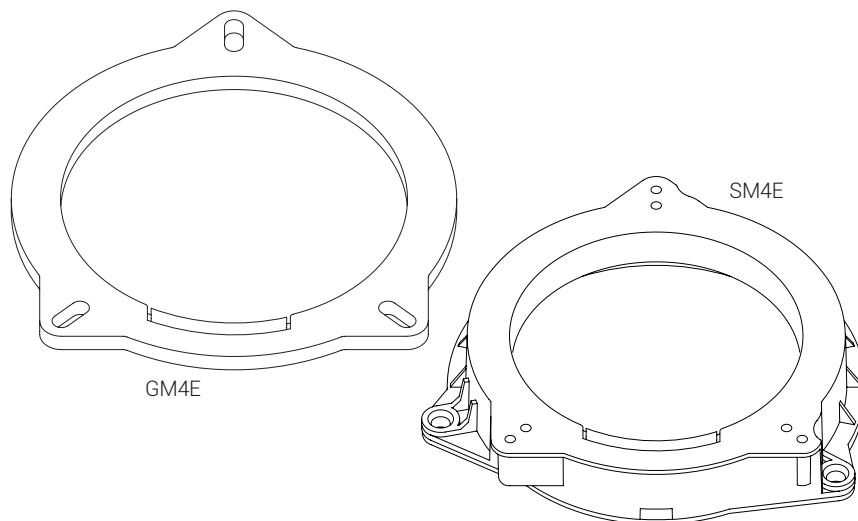

Prima

APBMW A4E

Accessories Kit

- 1 Specially developed to **fit the midrange and coaxials on vehicles equipped with non-standard fixings**;
- 2 4 SM4E adaptors included for OEM placement of midrange or coaxials on BMW X5 (F15) and X6 (F16);
- 3 4 GM4E adaptors included for OEM placement of midrange or coaxials on BMW 5 series sedan (G30) and station wagon (G31);
- 4 Made of ABS and equipped with sealing gasket and fixing screws.