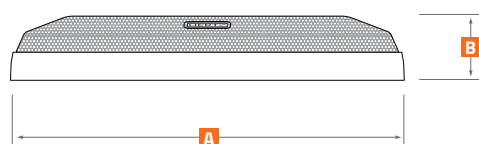

MG 300.3

FITS MP 300 D2/D4.3

1. Tailor-designed for Mille Legend/Pro subwoofers, providing total protection.
2. Full metal sturdy structure composed by a solid cast aluminium ring and a steel mesh black grille featuring an elegant diamond-cut Hertz Logo
3. Mounting screws totally hidden for a superior integration within the car cabin.
4. M5 self-tapping hexagon socket screws with bit driver included.

A	327 mm	12.8 in.
B	45 mm	1.7 in.