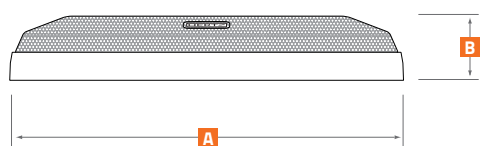

MG 250.3

FITS ML 2500.3,
MP 250 D2/D4.3

1. Tailor-designed for Mille Legend/Pro subwoofers, providing total protection.
2. Full metal sturdy structure composed by a solid cast aluminium ring and a steel mesh black grille featuring an elegant diamond-cut Hertz Logo
3. Mounting screws totally hidden for a superior integration within the car cabin.
4. M5 self-tapping hexagon socket screws with bit driver included.

A	274 mm	10.7 in.
B	45 mm	1.7 in.