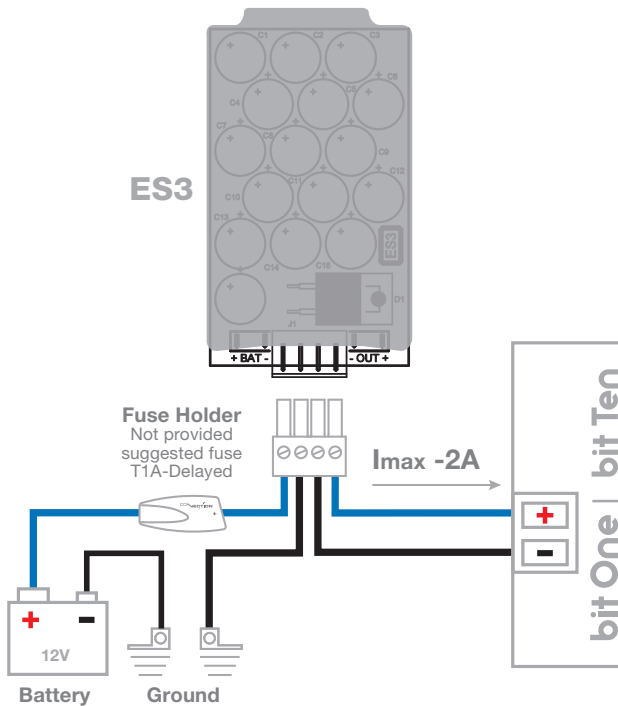

bit

ACCESSORIES

For bit One HD, bit One, bit Nove, bit Ten D, bit Ten

**ES3****BIT ENERGY STORAGE START & STOP**

It prevents the processor from shutting down when turning on vehicles featuring the start & stop system

When starting the engine, the vehicle battery voltage might decrease below 8 Volts value. If a signal processor (bit One, bit Ten) is installed in your system, especially with vehicles featuring the start & stop system, low supply voltage values might make the processor shut down. In order to avoid waiting for the processor to complete its turn-on cycle again, you can install the ES3 by connecting it in series to the processor power supply cables.

**ECK DRC****DRC CABLE EXTENSION KIT**

It is a kit composed of a cable and an adapter allowing a 2 m / 78.74 in. additional extension of the cable supplied with the DRC. This extension is required for installations on especially long vehicles such as SUV's. Total length of the supplied cable with the extension is equal to 6,5 m / 225.90 in.

RCA connector for effortless and fast connections between the head unit PRE OUTs (1,2 min.) and the bit Nove PRE inputs.

PACKAGE: Carton Box - Qty. 1

**CBT 1****RCA BIT TEN ADAPTER CABLE**

RCA connector for effortless and fast connections between the head unit PRE OUTs (2 V min.) and bit Ten, bit Ten D Hi-Level inputs.